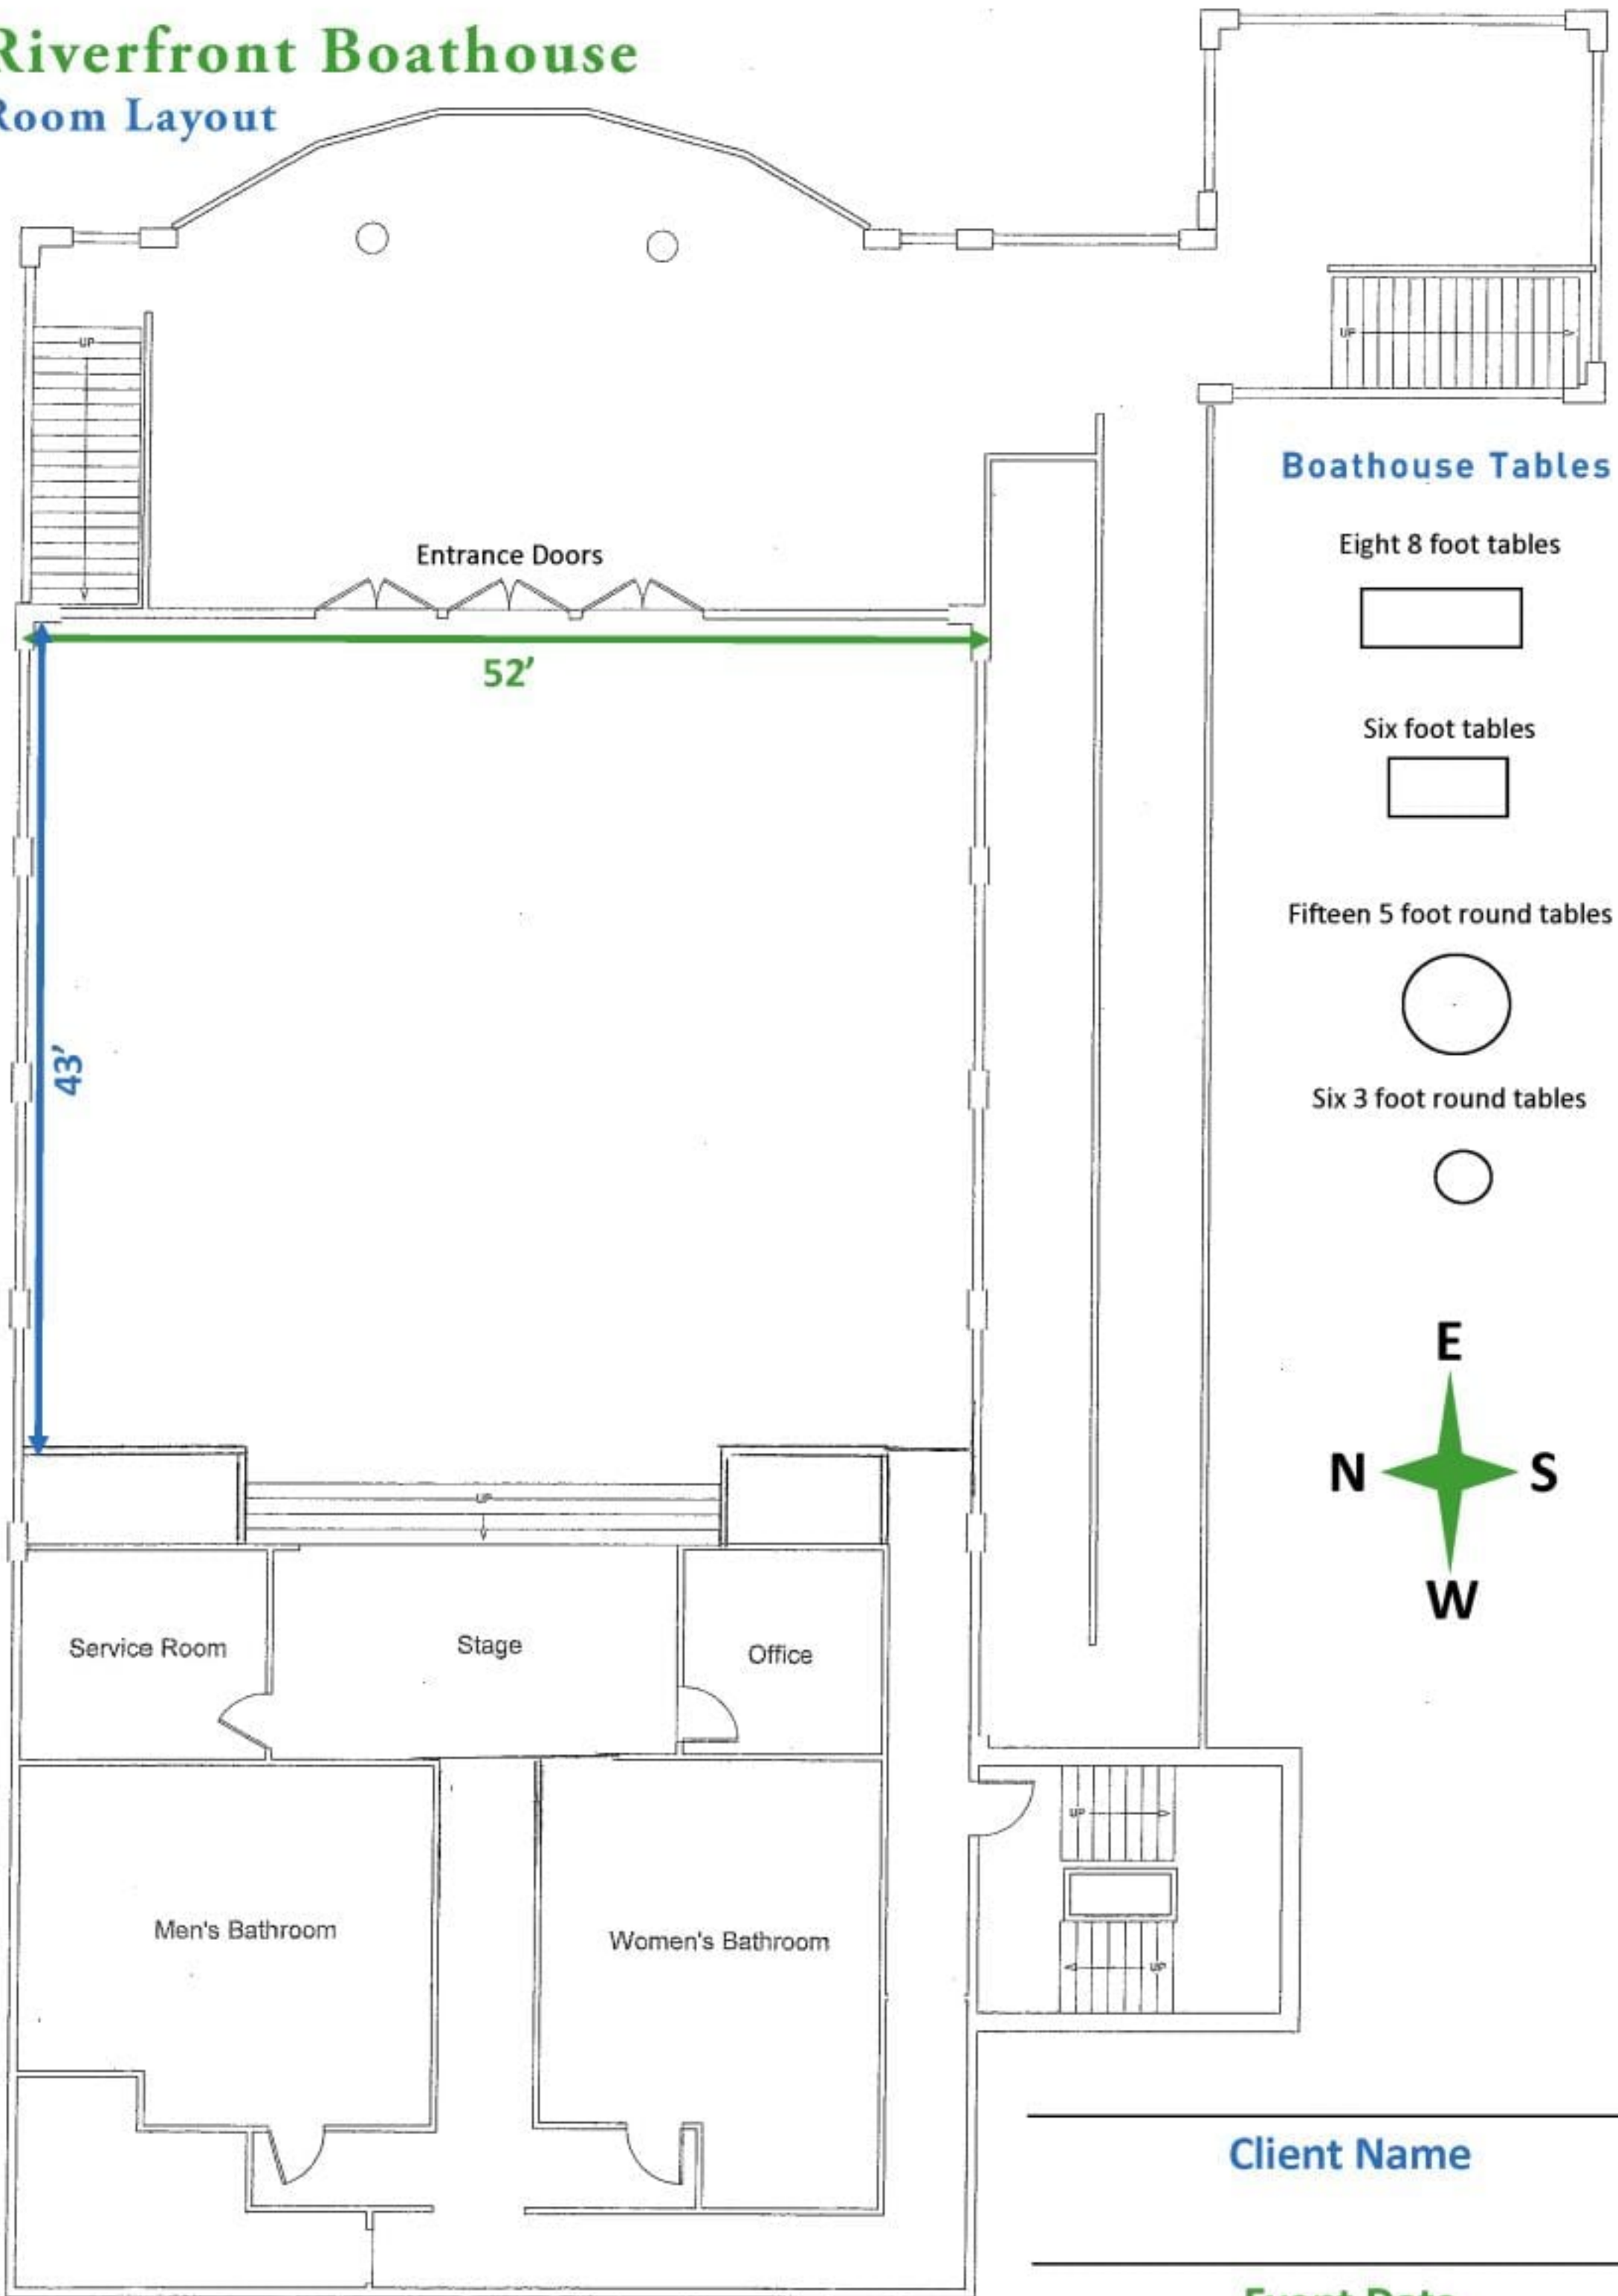

Riverfront Boathouse

Room Layout

Boathouse Tables

Eight 8 foot tables

Six foot tables

Fifteen 5 foot round tables

Six 3 foot round tables

Client Name